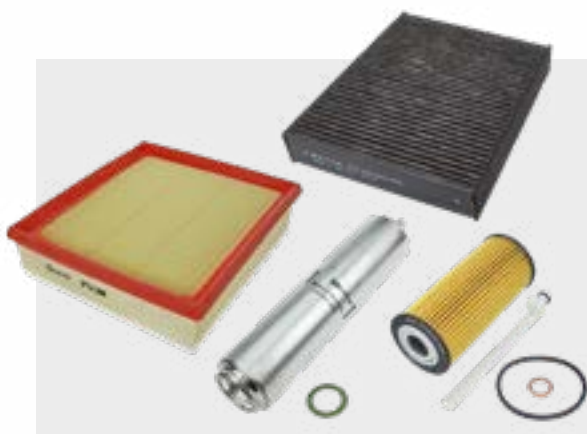

MEYLE ORIGINAL filter kits: better solutions for the workshop.

MEYLE KITS save time and money and make everyday workshop activities more efficient. This means that adjustments and repairs become much simpler and more cost-effective. The MEYLE ORIGINAL filter kits are available as large kits and short kits.

MEYLE large kits with all the filters you need in one box.

The large kits contain:

- 1 MEYLE oil filter
- 1 MEYLE air filter
- 1 MEYLE fuel filter (if necessary)
- 1 MEYLE PD cabin air filter
(or activated carbon cabin air filter)

MEYLE short kits for quick replacement.

The short kits are ideal if you are performing a quick oil filter change at the same time as changing the cabin air filter, since both filters usually have the same replacement intervals.